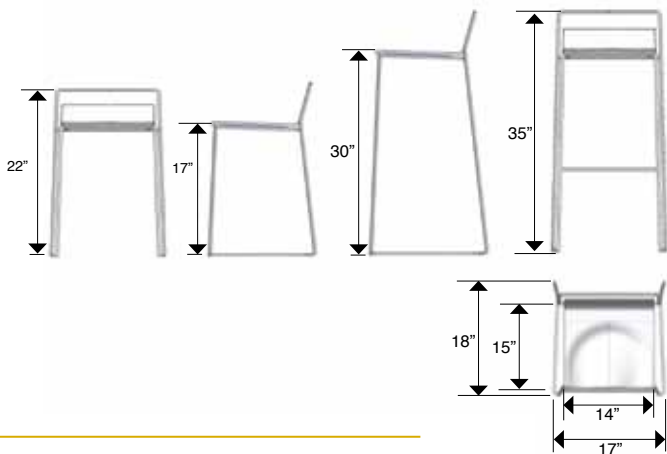

Both the Elle chair and the Elle stool are stackable and there is no folding, disassembling or tricks of any kind to prepare them for storage simply stack and forget. Stacking is extremely compact and designed with a special soft mount stack system that actually protects the stools as they nest into one another. The squared geometric lines give the stools their neat look and strength. While they may look like a delicate piece of art they have been designed and rigorously tested to take the abuses involved with heavy commercial use.

Dimensions

Elle stacking low back barstool

ITEM# 6LLS-

Composite multi-layer techno-polymer seat

Chrome metal legs with rubber caps

Weight: 17 lb.

Seat Dimensions: 14"x15"x30"h

Some assembly Required.

Elle stacking low back chair

ITEM# 6LLC-

Composite multi-layer techno-polymer seat

Chrome metal legs with rubber caps

Weight: 14 lb.

Seat Dimensions: 14"x15"x17"h

Some assembly Required.

4 color seats available to chose from: